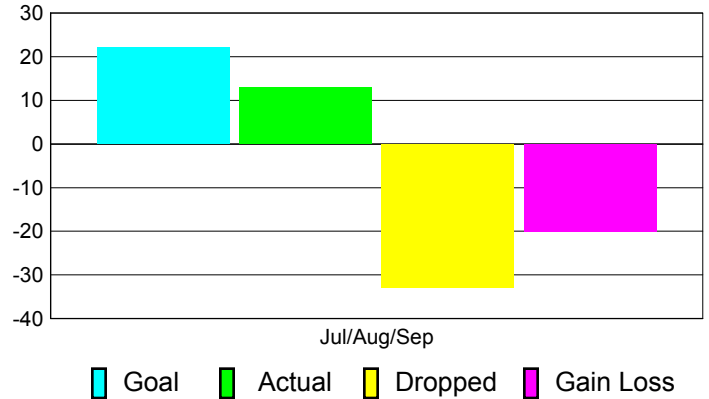

### YTD Status Quo Clubs 2012-2013

Status Quo Clubs Compared to Status Quo Members

## MEMBERSHIP

**Membership Results**  
2012-2013

**Membership**  
2011-2012

Month	Net Memb Goal	Actual New Memb	Actual Dropped Memb	Gain/Loss of Memb	Gain/Loss of Memb
Jul/Aug/Sep	22	13	-33	-20	-14
<b>Totals</b>	<b>22</b>	<b>13</b>	<b>-33</b>	<b>-20</b>	<b>-14</b>

### Membership Results 2012-2013

Goal, New, Dropped, Gain/Loss

### Comparison of Membership Gain/Loss

Current Year Compared to the Previous Year